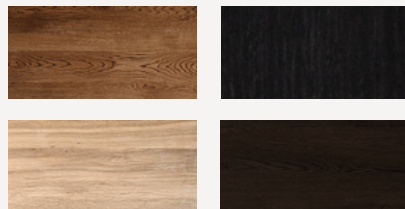

COI Wood Pillar

COI is a minimalist and elegant piece of furniture with many functions. It can be a bedside table, side table or seat. You can put a vase or your favourite lamp on it. Its simple design draws attention to the beauty of the material and the precision of workmanship.

DETAILS:

Dimensions: 30x30x42 cm

Materials: Solid oak wood

Collection: EDGE 2022

Designed by Małgorzata Korycka

Made in Poland

No assembly required

OAK WOOD: