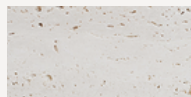

## FORST S Shelf

FORST SHELF is a minimalist wall shelf. The perfect spot for a book, candle or vase – all the small items you use every day or your favourite memorabilia. Every shelf has a marble tray to highlight whatever you decide to place on it. Since you can rearrange the tray on the shelf in any way you like, you can create an unlimited number of different arrangements. In fact, you can even remove the tray altogether and use it for a completely different purpose. The shelf is easy to install and hang in such a way that it tightly adheres to the wall.