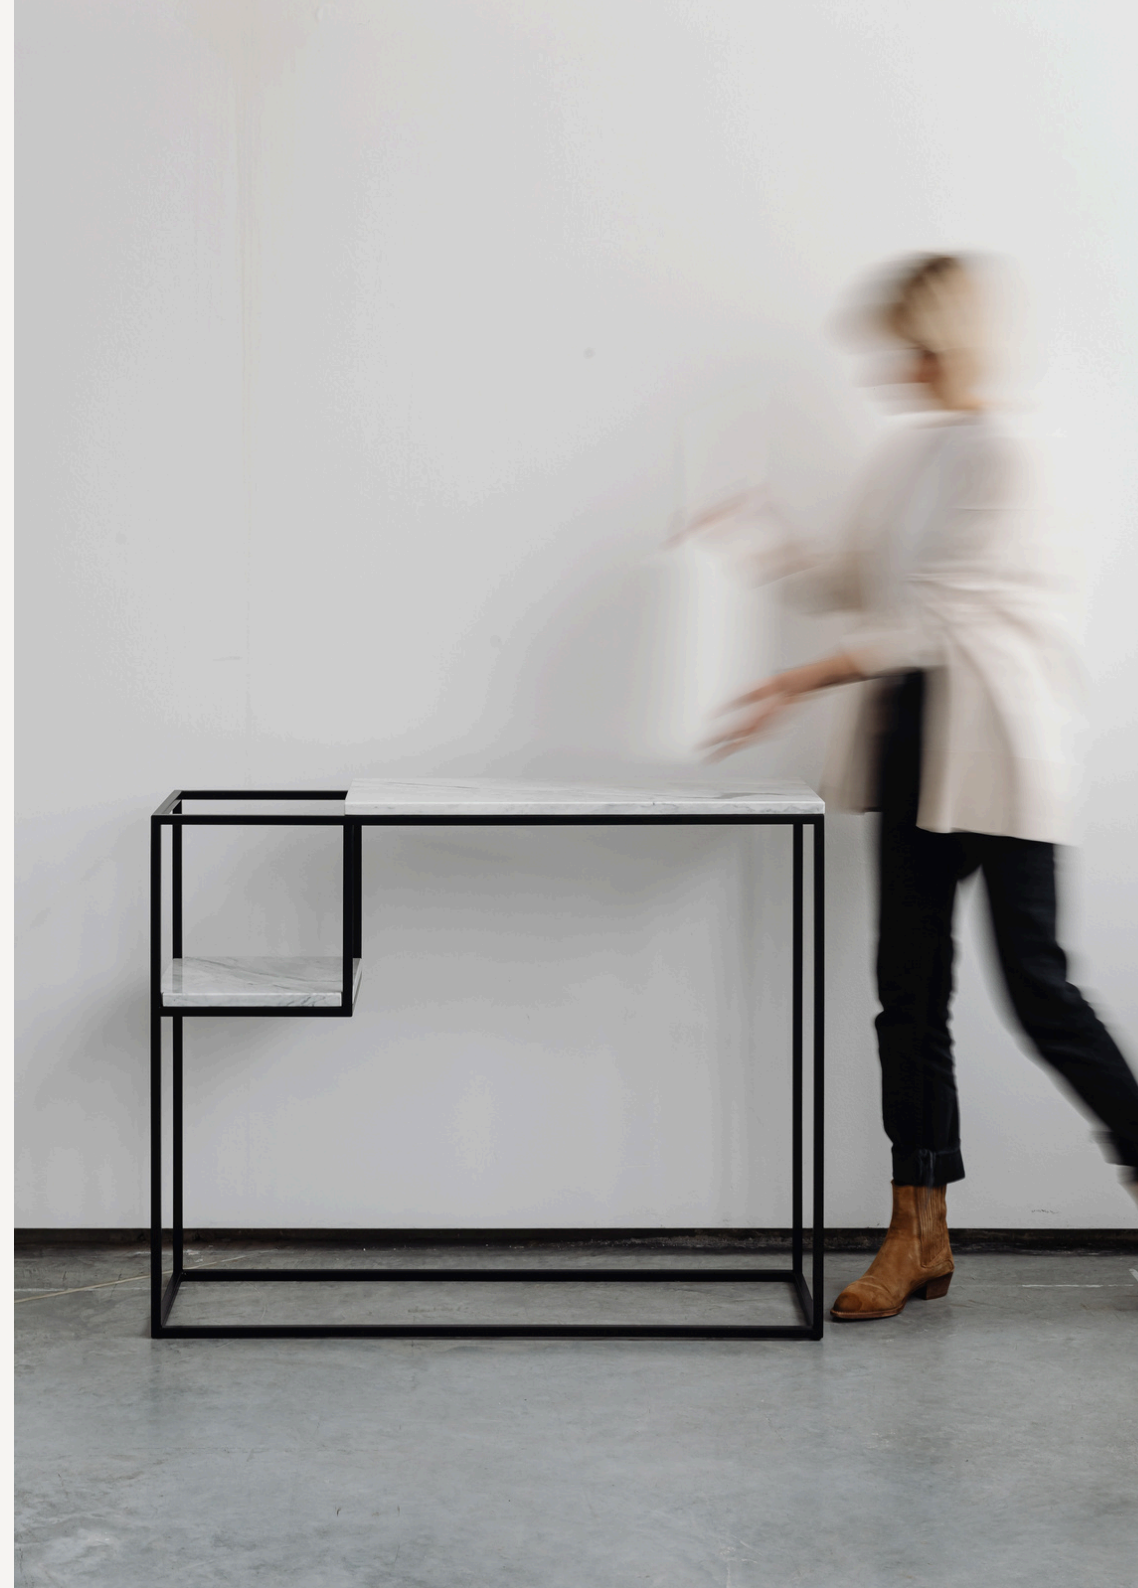

## HOP MAXI Console table

The HOP MAXI console has a marble top on a steel black frame. It will look great in your hall, living room or bedroom. The lowered shelf is the perfect place for flowers or books, as an unconventional way of arranging your space. The beautiful marble top can accommodate all sorts of everyday items, or it can be used to highlight a unique decoration of your choosing.

### DETAILS:

**Dimensions:** 100x30x80 cm

**Materials:** Carrara, Nero Marquina, Fior di Bosco, Arabescato

**Collection:** Basic 2017

*Designed by Małgorzata Korycka*

*Made in Poland*

*No assembly required*

### MARBLE: