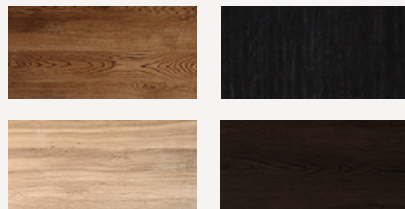

ZEBU Chair

ZEBU is the first armchair in the Un'common collection. It is simple and geometric in its design, made of 4 cm thick, solid oak wood protected with natural oil wax finish. It is available in four colours. The perfect addition to a living room, bedroom or office.

DETAILS:

Dimensions: 70x63x71 cm

Materials: Solid oak wood

Collection: EDGE 2022

Designed by Małgorzata Korycka

Made in Poland

No assembly required

OAK WOOD: