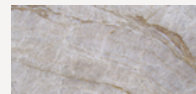

OAK VENEER:

MATERIALS:

Designed by Małgorzata Korycka

Made in Poland

No assembly required