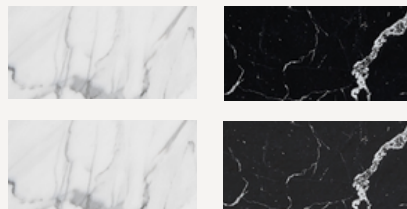

BRUSHH Coffee table

The BRUSHH coffee table has a square top set on a slender, slightly withdrawn frame. Made of black Nero Marquina or white Carrara marble. Available in a polished or brushed version with a delicate matt texture.

DETAILS:

Dimensions: 80x80x35 cm

Materials: Carrara, Brushed Carrara, Nero Marquina, Brushed Nero Marquina

Collection: Basic 2020

Designed by Małgorzata Korycka

Made in Poland

No assembly required

MARBLE: