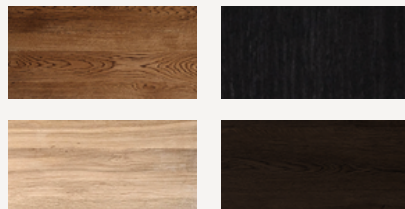

CAMO Wood console table

CAMO is a piece of furniture for true lovers of minimalism and noble materials. It is characterised by a simple design with a lowered shelf on the side edge of the furniture. The minimalism of the console draws attention to the beauty of the material and the precision of workmanship. Ideally suited to the hall with a mirror, living room or bedroom. It is an auxiliary piece of furniture that can also become a piece jewellery for the interior.

DETAILS:

Dimensions: 50x28x85 cm

Materials: Solid oak wood

Collection: EDGE 2022

Designed by Małgorzata Korycka

Made in Poland

No assembly required

OAK WOOD: