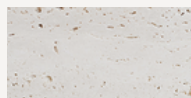

TRAVERTINE: