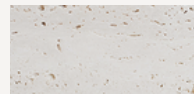

TRAVERTINE:

Designed by Małgorzata Korycka

Made in Poland

No assembly required