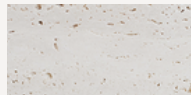

MATERIALS: