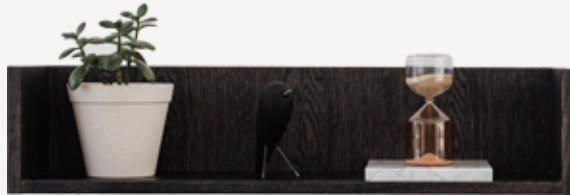

FORST M Shelf

FORST SHELF is a minimalist wall shelf. The perfect spot for a book, candle or vase – all the small items you use every day or your favourite memorabilia. Every shelf has a marble tray to highlight whatever you decide to place on it. Since you can rearrange the tray on the shelf in any way you like, you can create an unlimited number of different arrangements. In fact, you can even remove the tray altogether and use it for a completely different purpose. The shelf is easy to install and hang in such a way that it tightly adheres to the wall.

DETAILS:

Dimensions: 80x20x18 cm

Materials: Marble, oak veneer on MDF board

Collection: Basic 2020

Designed by Małgorzata Korycka

Made in Poland

No assembly required

MARBLE:

OAK VENEER: