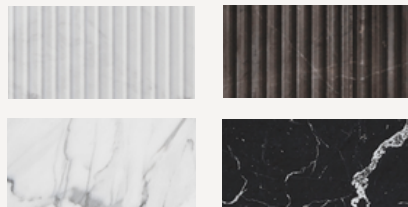

GRUFF Coffee table

The GRUFF coffee table set is characterized by an elegant form and marble top with a unique finish. It can be used as an individual piece of furniture or combined with GRUFF S or M tables. The tables of this line are available with four, well-matched finishes.

DETAILS:

Dimensions: L: 90x30, M:70x35, S:45x45 cm
Materials: Carrara, Brushed Carrara, Nero Marquina, Brushed Nero Marquina
Collection: Basic 2020

*Designed by Małgorzata Korycka
Made in Poland
No assembly required*

MARBLE: