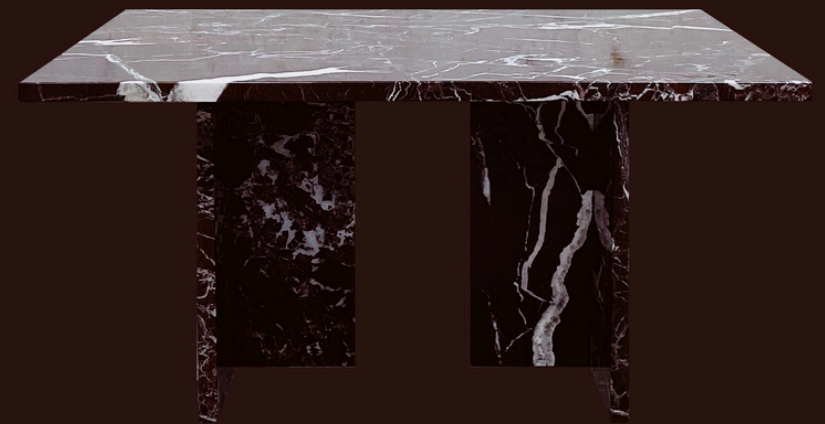

## TATTO Coffee table

TATTO is a coffee table made entirely of stone, which gives it an elegant and unique character. Minimalist form and homogeneous material, draws attention to the beauty of the material from which the furniture is made.

### MARBLE:

## PERA S Coffee table

PERA S is a small table that can be used as a coffee table or as an side table next to the sofa. Its base is made of solid wood. Three types of marble top and four shades of wood make it possible to compose the perfect piece of furniture for your interior.